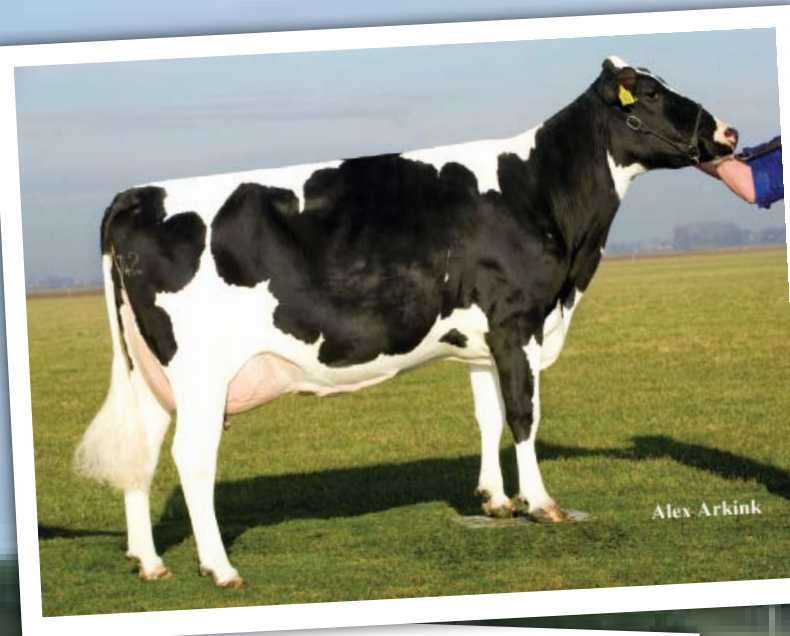

Goolstar Diamond

\$65

Jocko Besne x Willis x Sunny Boy

Diamond is a superstar, leading Dutch sires on the NVI list with an NVI of 240 in January 2009. He'll do great things for your New Zealand herd, transmitting excellent udders and good feet and legs that, along with great fertility and low SCC, will produce daughters that you'll be admiring for production AND type for years to come. His New Zealand proofs are already coming through and farmers like what they see.

Alex Arkink

Alex Arkink

Dudam Surprise

\$48

Dustin x Luxemburg x Sunny Boy

Surprise will give you the capacious and easily managed cows you're looking for with the type and strength to last the distance. Great feet and legs contribute to his exceptional scores for health traits and he's a specialist in all the functional traits related to longevity

Alex Arkink

Delta Paramount

\$40

Sexed Price \$140 ♀

Jocko Besne x Fatal x Jabot

Delta Paramount:

- Udder specialist
- Extreme protein
- Exceptional combination of production & type
- Moderate size

Poos Stadel Classic