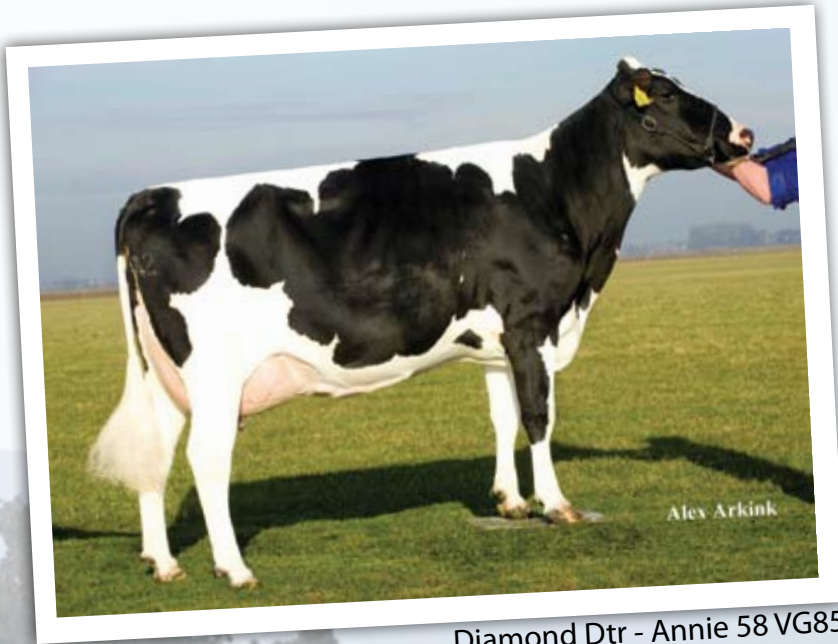

FICTION RF \$40 109567

O-Man x Ronald x Lord Lily

- » Excellent calving ease
- » Very low somatic cells
- » Red Factor O-Man son

Fiction Dtr - Rina 147

Fiction Dtr - Christal 6

HS TWISTER \$28 109569

Lightning x Stadel x Spektrum

- » Top type transmitter
- » Exceptional longevity
- » Good scores for health traits

Twister Dtr - Sjaantje 220

Twister Dtr - Bleske 167

Visit www.crv4all.co.nz or www.hg.nl
for current figures and more information

CRV AmBreed
0800 262 733

Goolstar **DIAMOND** \$65 105635

Jocko Besne x Willis x Sunny Boy

Diamond Dtr - Annie 58 VG85

Diamond is a superstar, leading Dutch sires on the NVI list in January and maintaining an NVI of 234 in April. He'll do great things for your New Zealand herd, transmitting **excellent udders** and good **feet and legs** that, along with **great fertility** and **low SCC**, will produce daughters that you'll be admiring for **production AND type** for years to come. His New Zealand proofs are already coming through and farmers like what they see.